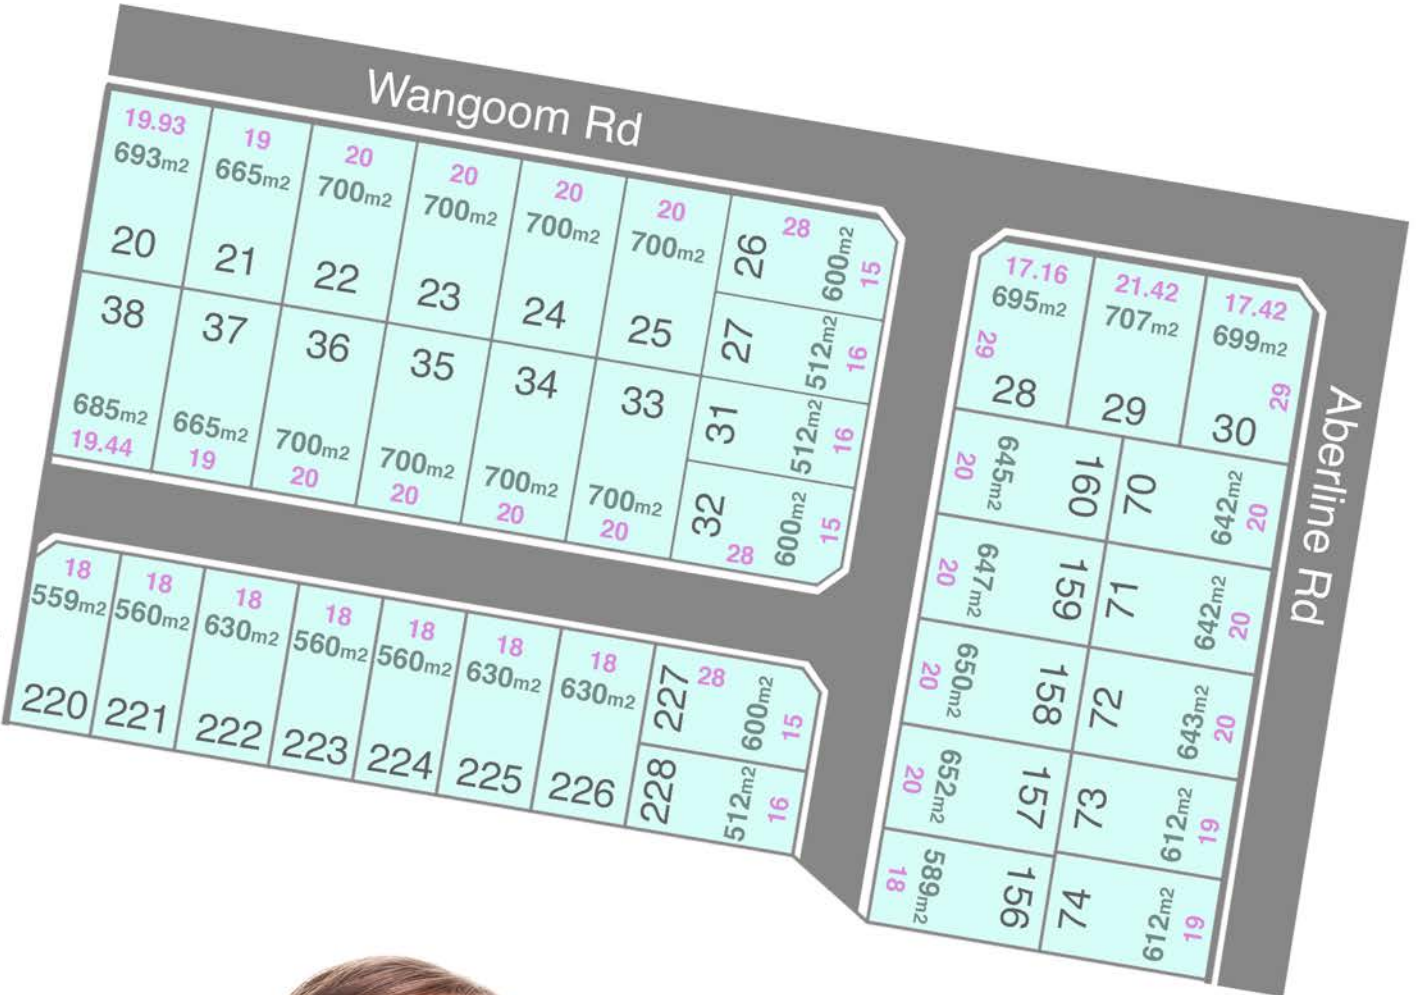

Wangoom Rd

Aberline Rd

Stage 1 Now Selling
 Ph. Sam Stevens 0408 529 843
 email: sam@rcon.com.au
landinwarrnambool.com.au

northernEDGE

imagine life at the edge

Stage 1 Now Selling
Ph. Sam Stevens 0408 529 843
email: sam@rcon.com.au
landinwarrnambool.com.au